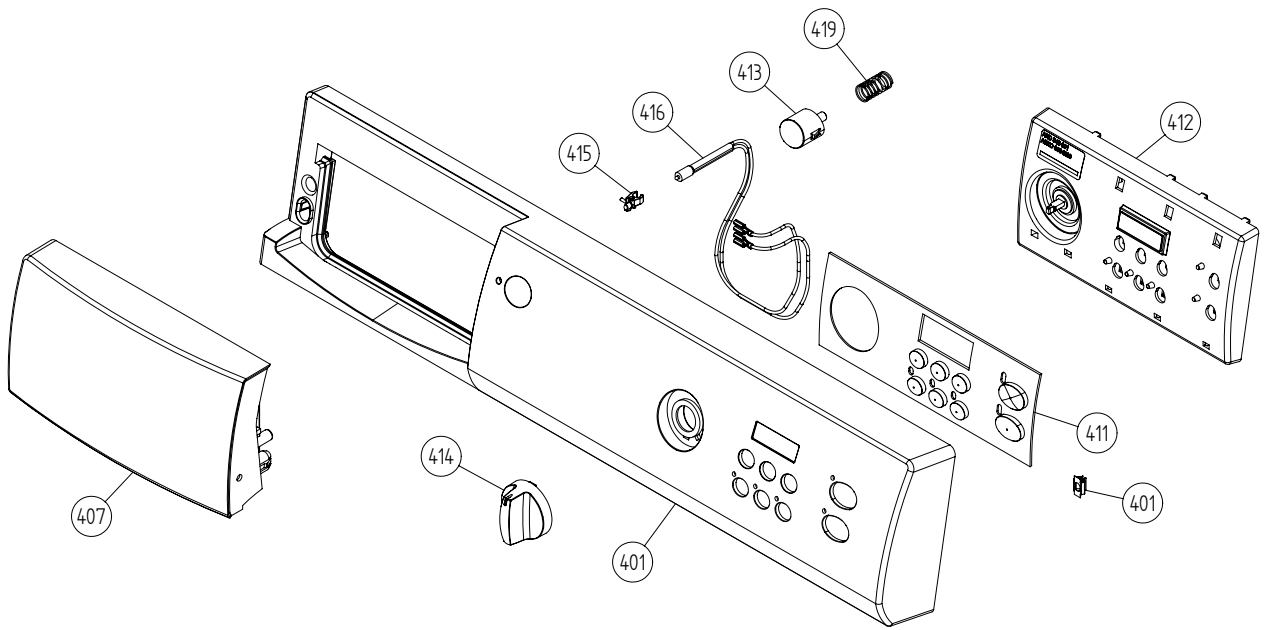

Upper session

ASKO, T731 US - White #10773110 (TD30US)

Pos	Spare part No.	Description	Qty	Comment
501	8061690	Front Beam 600/700 Series	1 Pcs	
501-a	8900338	Screw 20 Torx Self Tapping	2 Pcs	
501-b	8901413	Lock Washer laundry tops	2 Pcs	
501-c	8902087	Screw Plastic Housing 20 Torx	2 Pcs	
517	8061875	Switch ON/OFF WM20	1 Pcs	
524	8061921	Holder Prog Control WMD600/700	1 Pcs	
525	8077347	CONTROL UNIT TD21 6KG UL4	1 Pc's	
529	8087500	Cable Kit TD3033A4044A	1 Pcs	
539	8061660	Terminal Block 5Pole	1 Pcs	
539-a	8901097	Screw Terminal	1 Pcs	
542	8058558	RFI 05/06 WM	1 Pcs	
542-a	8901155	Nut	1 Pcs	
542-b	8901419	Lock Washer	1 Pcs	
544	8065573	FUSE HOLDER GREY 15A US/CA	2 Pcs	
544	8054613	Fuse Holder Laundry	2 Pcs	
544-a	8058140	BK/MDA15 Fuse All laundry	2 Pcs	
544-b	8055725	Hub Fuse Holder	2 Pcs	
545	8055725	Hub Fuse Holder	2 Pcs	
546	8058140	BK/MDA15 Fuse All laundry	2 Pcs	
548	8064179	Relay 10 terminals WM	1 Pcs	
551	8063931	EL.BOX US/CA COMPL.	1 Pc's	
551	8065734	EL. BOX USA TD21	1 Pc's	
551	8076324	Connection box T711	1 Pcs	
551	8061849	Ele. Box T700 Series	1 Pcs	
551-a	8901097	Screw Terminal	1 Pcs	
552	8061033	Subs to 8061455	1 Pcs	
553	8061891	Terminal Block DryerTD 20	1 Pcs	
554	8060462	Grommet	1 Pcs	
555	8060463	Lock Nut	1 Pcs	
556	8063756	Cover Terminal block T700s	1 Pcs	
556-a	8901097	Screw Terminal	1 Pcs	