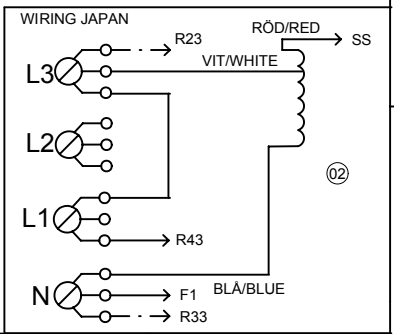

S:\UW\wmd20\1_TryckunderlagiKopplingschema8061866 TD33_44, TDC33_441866-06ejskickad.dft , pesv , 2003-01-21 09:16:06

Pos.	Qty	Part No.	Name of item	Material
06	1	Added alt. solution without fuses Removed wiring without Neutral	PS 05 03	
05	1	Additional thermostat added	PS 03 03	
04	1	Additional thermostat added	SS 01 27	
03	1	TD44A/TD40 was TD44, TD33/44	MS 01 22	
02	1	Wiring Japan added, JS added, MO4 changed	PS 99 26	
01	1	ST2-1 - ST2-2 was 230	HT 99 02	
Rev ind	Revision		Appd Year Week	

Pos.	Qty	Part No.	Name of item	Material
Material		Dens.Kg/dm3		Dimensions, Type, etc.
Scale		Gen.tolerance		Description(ENG)
Designed by		Gen.tol.Angle		Description(SE)
Released by		Iss by Dept | Year | Week		
		UT 98 05		
ASKO CYLINDA				
80 618 66 06				Rev Ind
				Replace
				8061866 rev:05
				Project

This document must not be copied without our written permission, and the contents thereof must not be imparted to a third party without the written permission of Askocylinda AB.