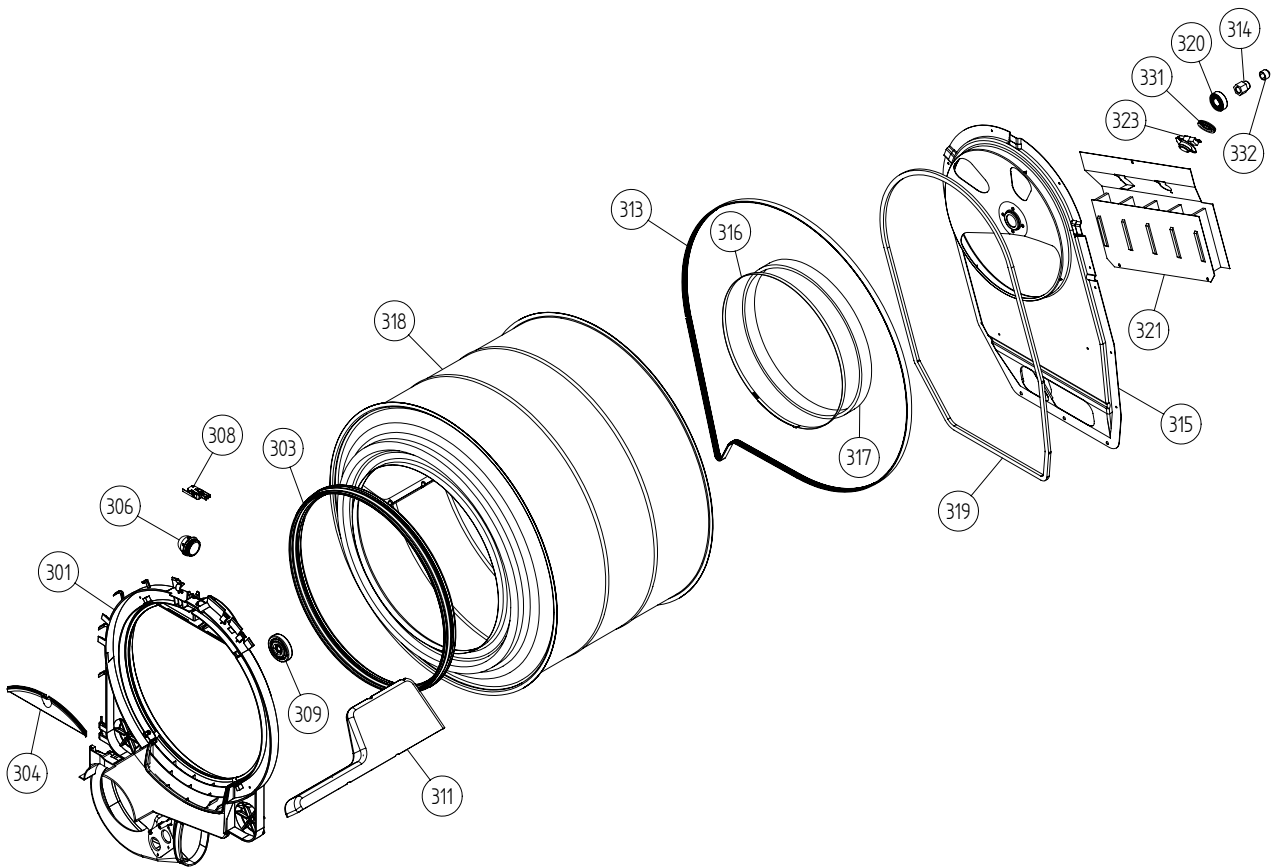

Cylinder and related parts

ASKO, T731 US - White #10773110 (TD30US)

Pos	Spare part No.	Description	Qty	Comment
301	8801216	Front frame compl. TD21	1 Pcs	
301-a	8902066	Screw	4 Pcs	
303	8061821	Front Felt Seal T700	1 Pcs	
304	8061932-49	Lamp housing lid grey TD21	1 Pcs	
306	8061887	Lamp Chimney	1 Pcs	
308	8053107	Micro Switch Dryer 03/05	1 Pcs	
309	8052622	Drum Roller Frt. TD	1 Pcs	
311	8052589	Paddle	2 Pcs	
311-a	8902099	Screw	5 Pcs	
313	8065710	Belt 700s	1 Pcs	
314	8052632	Bushing Rear Drum 03/05 TD	1 Pcs	
315	8061851	Rear Panel Inner T700	1 Pcs	
315-a	8900369	Screw T25	13 Pcs	
316	8055054	Real Seal Clamp	1 Pcs	
317	8052649	Felt Strip Rear	1 Pcs	
317	8064440	Felt sealing rear	1 Pcs	
318	8061800	Cylinder Dryer TD20 Comp.	1 Pcs	
319	8059712	Rubber Strip	1 Pcs	
320	8004439	Bearing Dryer Rear Panel All	1 Pcs	
321	8063808	Heater Element 2500 W700s	1 Pcs	
321-a	8900369	Screw T25	2 Pcs	
323	8008487	TStat Man. Reset TD	1 Pcs	
323	8064905	Atuo Reset TStat 175C / TDC	1 Pcs	
323-a	8900369	Screw T25	1 Pcs	
331	8052650	Diaphragm Overheat	1 Pcs	
332	8064151	CAP OF BOLT	1 Pcs