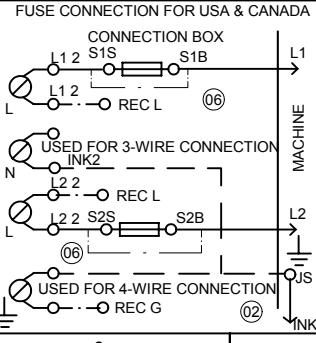

S:\UW\wmd20\1_TryckunderlagiKopplingschema8061866 TD33_44, TDC33_441866-06ejskickad.dft , pesv , 2003-01-21 09:16:06

Pos.	Qty	Part No.	Name of item	Material
06	1	Added alt. solution without fuses Removed wiring without Neutral	PS 05 03	
05	1	Additional thermostat added	PS 03 03	
04	1	Additional thermostat added	SS 01 27	
03	1	TD44A/TD40 was TD44, TD33/44	MS 01 22	
02	1	Wiring Japan added, JS added, MO4 changed	PS 99 26	
01	1	ST2-1 - ST2-2 was 230	HT 99 02	
Rev ind	Revision		Appd Year Week	

Pos.	Qty	Part No.	Name of item	Material
Material		Dens.Kg/dm3		Dimensions, Type, etc.
Scale		Gen.tolerance		Description(ENG)
Designed by		Gen.tol.Angle		Description(SE)
Released by		Iss by Dept | Year | Week		
		UT 98 05		
ASKO CYLINDA				
80 618 66 06				Rev Ind
				Replace
				8061866 rev:05
				Project

This document must not be copied without our written permission, and the contents thereof must not be imparted to a third party without the written permission of Askocylinda AB.