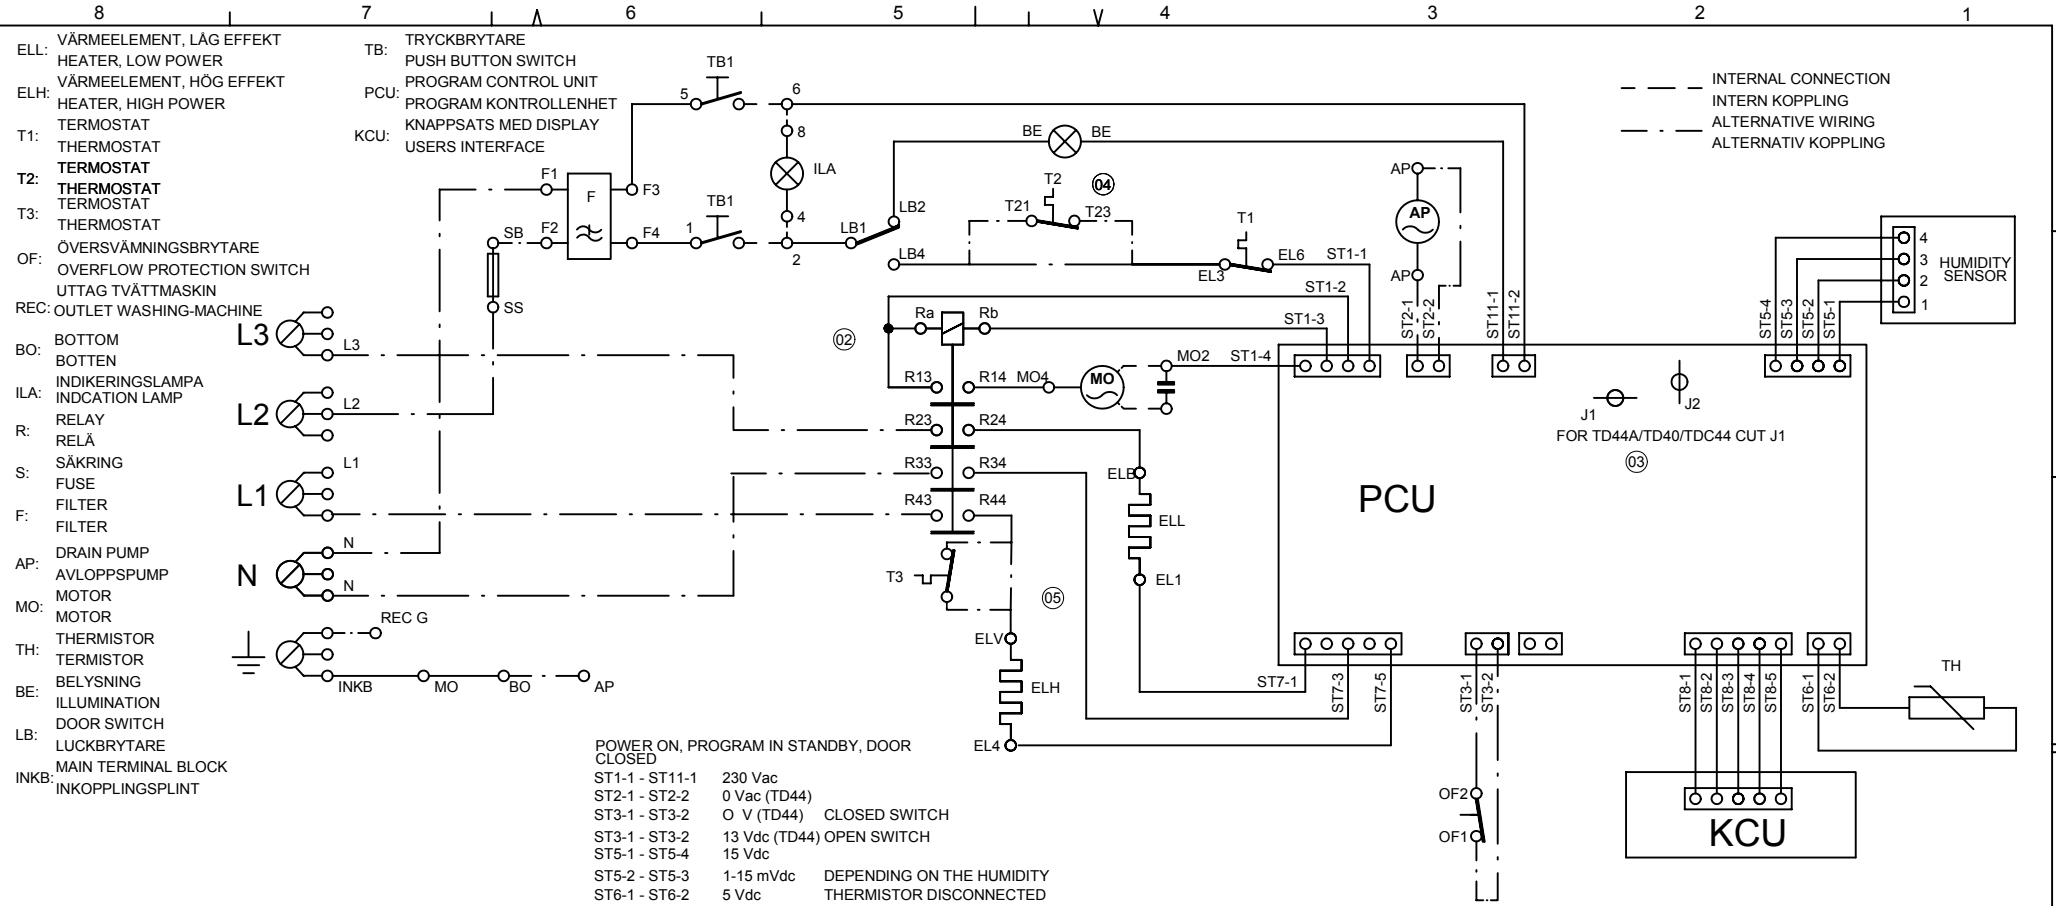

S:\UW\wmd20\1_TryckunderlagiKopplingschema8061866 TD33_44, TDC33_441866-06ejskickad.dft , pesv , 2003-01-21 09:16:06

Pos.	Qty	Part No.	Name of item	Material
06	1	Added alt. solution without fuses Removed wiring without Neutral	PS 05 03	
05	1	Additional thermostat added	PS 03 03	
04	1	Additional thermostat added	SS 01 27	
03	1	TD44A/TD40 was TD44, TD33/44	MS 01 22	
02	1	Wiring Japan added, JS added, MO4 changed	PS 99 26	
01	1	ST2-1 - ST2-2 was 230	HT 99 02	
Rev ind	Revision		Appd Year Week	

Pos.	Qty	Part No.	Name of item	Material
Material		Dens.Kg/dm3		Dimensions, Type, etc.
Scale		Gen.tolerance		Description(ENG)
Designed by		Gen.tol.Angle		Description(SE)
Released by		Iss by Dept | Year | Week		
		UT 98 05		
ASKO CYLINDA				
80 618 66 06				Rev Ind
				Replace
				8061866 rev:05
				Project

This document must not be copied without our written permission, and the contents thereof must not be imparted to a third party without the written permission of Askocylinda AB.