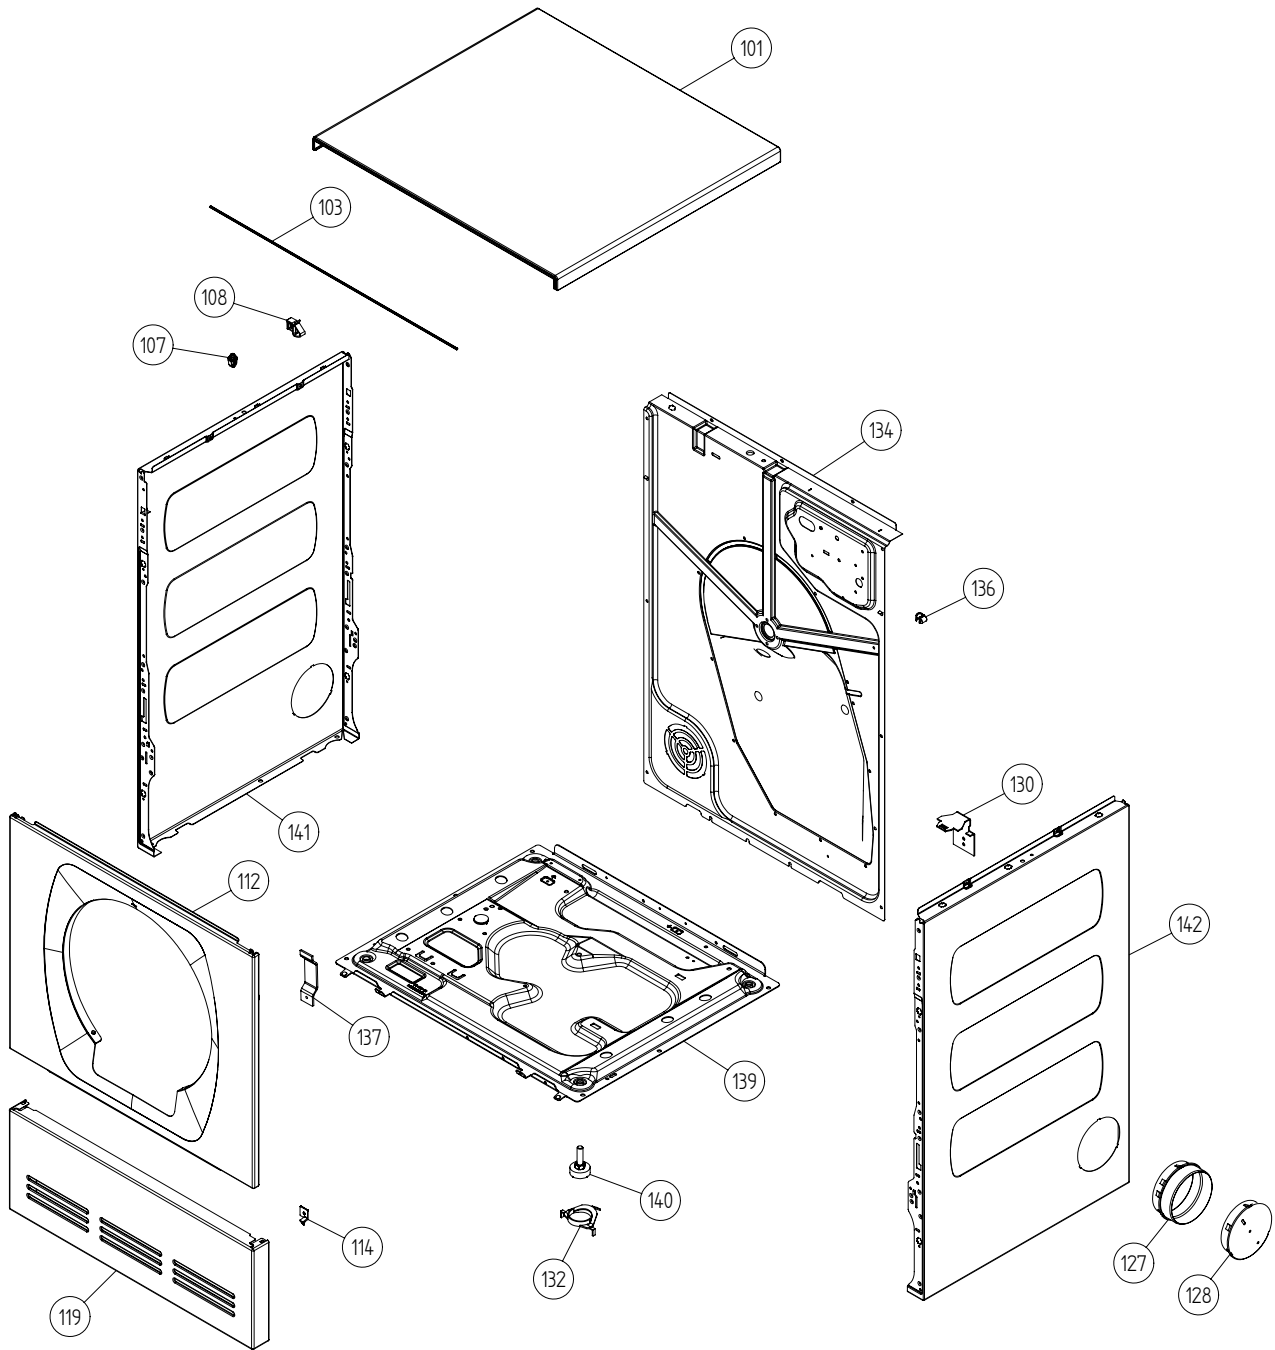

Outer casing

ASKO, T731 US - White #10773110 (TD30US)

Pos	Spare part No.	Description	Qty	Comment
101	8061817-0	Top White W600s T700s	1 Pcs	
101-a	8900338	Screw 20 Torx Self Tapping	3 Pcs	
101-b	8901413	Lock Washer laundry tops	2 Pcs	
103	8064062	Top Cover Strip	1 Pcs	
107	8061763	Clip Front Plate 600700s	2 Pcs	
108	8061916	CABLE HOLDER WMD20	2 Pcs	
112	8061847-0	Front Plate 700 Series	1 Pcs	
112-a	8900338	Screw 20 Torx Self Tapping	2 Pcs	
112-b	8901413	Lock Washer laundry tops	2 Pcs	
114	8064177	Hook Lower Pane	2 Pcs	
114-a	8900338	Screw 20 Torx Self Tapping	2 Pcs	
119	8801247-0	Lower Cover w/Holes	1 Pcs	
127	8052641	Collar Vent Exhaust TD	1 Pcs	
128	8052640-0-UL	LID EXHAUST CANAL WHITE UL4	2 Pcs	
130	8053980	STACKING Bracket ALL TDs Mus	2 Pcs	
132	8064114	Holders Dryer Feet Stacking	1 Pcs	
134	8064196	REAR PANEL OUTER PUNCHED	1 Pcs	
134-a	8900338	Screw 20 Torx Self Tapping	10 Pcs	
136	8061915	Cable Holder T700	1 Pcs	
139	8061618	BASE PAN WMD20	1 Pcs	
140	8059334	Leveling Leg Comp. WMD 20	4 Pcs	
141	8801175-0	Panels left side T700 T760	1 Pcs	
142	8801176-0	Panel R Side w/Hole T700	1 Pcs