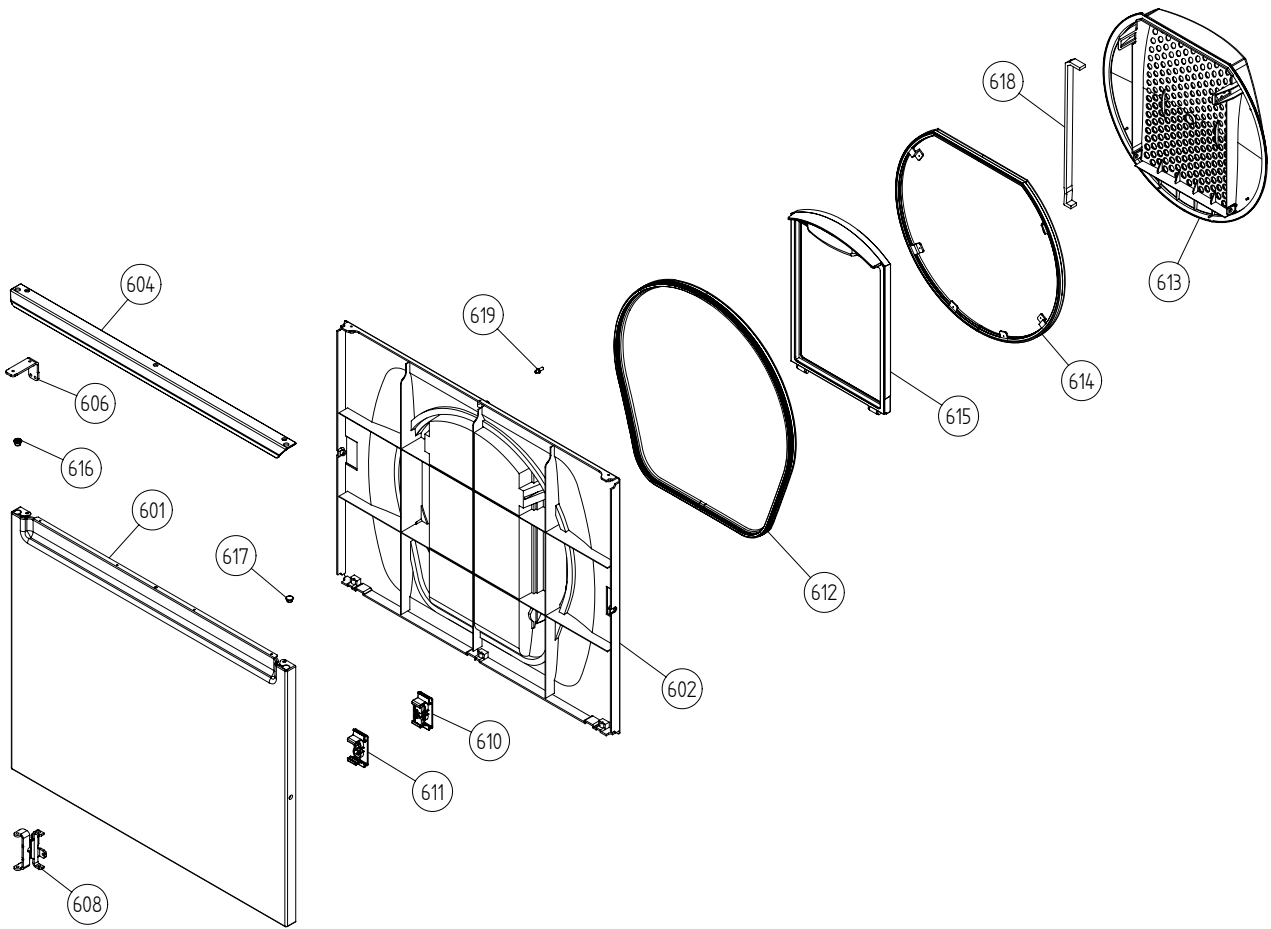

Outer door

ASKO, T731 US - White #10773110 (TD30US)

Pos	Spare part No.	Description	Qty	Comment
601	8061733-0	Outer Door 600/700 Series	1 Pcs	
602	8061810	Inner Door Dryer T700 Series	1 Pcs	
602-a	8902068	Screw	5 Pcs	
604	8061813-0	Door Handle T700	1 Pcs	
606	8061803-0	Hinge Pin Upper compl. 700s	1 Pcs	
606	8061805-0	hinge T711	1 Pcs	
606	8061805	SUB TO 80618050 hinge T711	1 Pcs	
606-a	8901097	Screw Terminal	2 Pcs	
606-b	8901619	Pop Rivet Det Comp	1 Pcs	
608	8061807-0	Lower Hinge Lower Compl.	1 Pcs	
608	8061806-0	hinge lower T711	1 Pcs	
608-a	8900338	Screw 20 Torx Self Tapping	2 Pcs	
608-b	8901097	Screw Terminal	1 Pcs	
610	8061878	Magnet Door T700s	1 Pcs	
611	8061886	Lock Holder T700 Series	0 Pcs	
612	8061815	Seal Dryer Door T700s	1 Pcs	
613	8065840	Filter Holder Compl.	1 Pcs	
614	8065274	Filter bracket T711	1 Pcs	
615	8061812	Double Lint filter 700s	1 Pcs	
616	8061865-0	Bushing Hinge Pin T700s	2 Pcs	
617	8061953-0	Door Plug T700s	1 Pcs	
618	8801250	Kit sealing strip/filter hold	1 Pcs	
619	8064240	Pin Door Switch Dryer	1 Pcs