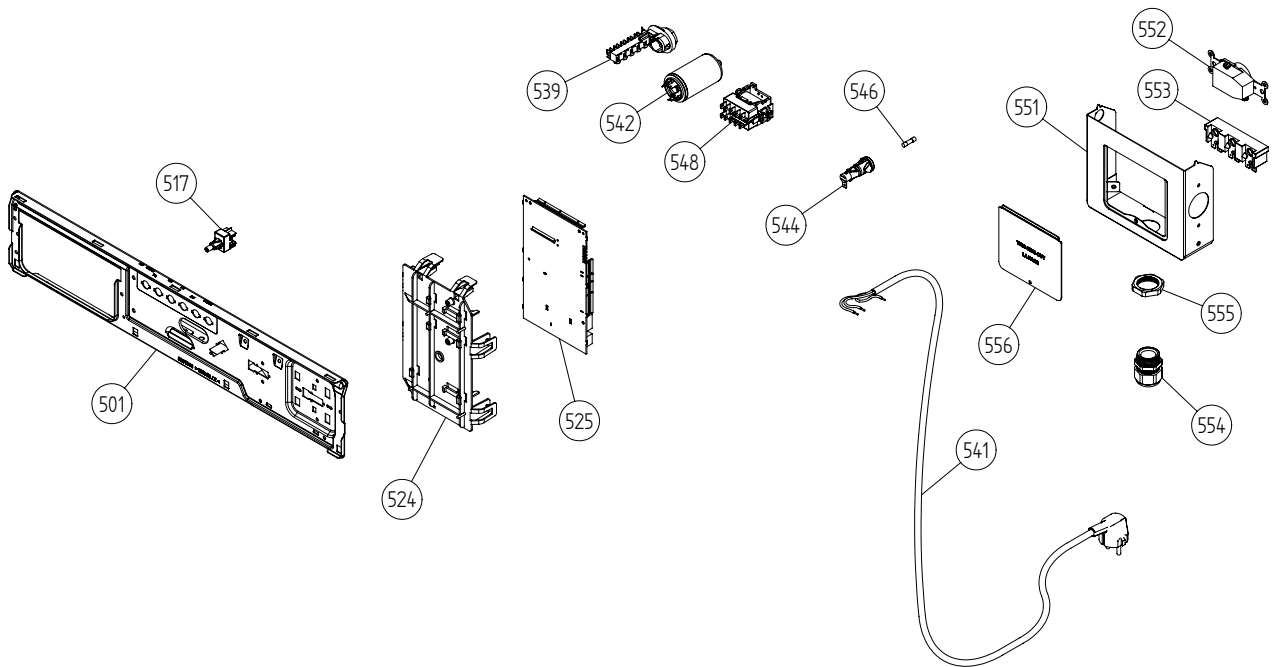

Upper session

ASKO, T731 US - White #10773110 (TD30US)

Pos	Spare part No.	Description	Qty	Comment
501	8061690	Front Beam 600/700 Series	1 Pcs	
501-a	8900338	Screw 20 Torx Self Tapping	2 Pcs	
501-b	8901413	Lock Washer laundry tops	2 Pcs	
501-c	8902087	Screw Plastic Housing 20 Torx	2 Pcs	
517	8061875	Switch ON/OFF WM20	1 Pcs	
524	8061921	Holder Prog Control WMD600/700	1 Pcs	
525	8077347	CONTROL UNIT TD21 6KG UL4	1 Pc's	
529	8087500	Cable Kit TD3033A4044A	1 Pcs	
539	8061660	Terminal Block 5Pole	1 Pcs	
539-a	8901097	Screw Terminal	1 Pcs	
542	8058558	RFI 05/06 WM	1 Pcs	
542-a	8901155	Nut	1 Pcs	
542-b	8901419	Lock Washer	1 Pcs	
544	8065573	FUSE HOLDER GREY 15A US/CA	2 Pcs	
544	8054613	Fuse Holder Laundry	2 Pcs	
544-a	8058140	BK/MDA15 Fuse All laundry	2 Pcs	
544-b	8055725	Hub Fuse Holder	2 Pcs	
545	8055725	Hub Fuse Holder	2 Pcs	
546	8058140	BK/MDA15 Fuse All laundry	2 Pcs	
548	8064179	Relay 10 terminals WM	1 Pcs	
551	8063931	EL.BOX US/CA COMPL.	1 Pc's	
551	8065734	EL. BOX USA TD21	1 Pc's	
551	8076324	Connection box T711	1 Pcs	
551	8061849	Ele. Box T700 Series	1 Pcs	
551-a	8901097	Screw Terminal	1 Pcs	
552	8061033	Subs to 8061455	1 Pcs	
553	8061891	Terminal Block DryerTD 20	1 Pcs	
554	8060462	Grommet	1 Pcs	
555	8060463	Lock Nut	1 Pcs	
556	8063756	Cover Terminal block T700s	1 Pcs	
556-a	8901097	Screw Terminal	1 Pcs	