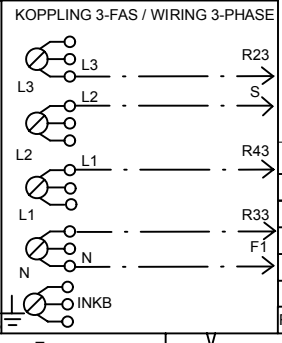

S:\UW\wmd20\1_TryckunderlagiKopplingschema8061866 TD33_44, TDC33_441866-06ejskickad.dft , pesv , 2003-01-21 09:16:06

Pos.	Qty	Part No.	Name of item	Material
06	1	Added alt. solution without fuses Removed wiring without Neutral	PS 05 03	
05	1	Additional thermostat added	PS 03 03	
04	1	Additional thermostat added	SS 01 27	
03	1	TD44A/TD40 was TD44, TD33/44	MS 01 22	
02	1	Wiring Japan added, JS added, MO4 changed	PS 99 26	
01	1	ST2-1 - ST2-2 was 230	HT 99 02	
Rev ind	Revision		Appd Year Week	

Pos.	Qty	Part No.	Name of item	Material
Material		Dens.Kg/dm3		Dimensions, Type, etc.
Scale		Gen.tolerance		Description(ENG)
Designed by		Gen.tol.Angle		Description(SE)
Released by		Iss by Dept | Year | Week		
		UT 98 05		
ASKO CYLINDA				
80 618 66 06				Rev Ind
				Replace
				8061866 rev:05
				Project

This document must not be copied without our written permission, and the contents thereof must not be imparted to a third party without the written permission of Askocylinda AB.